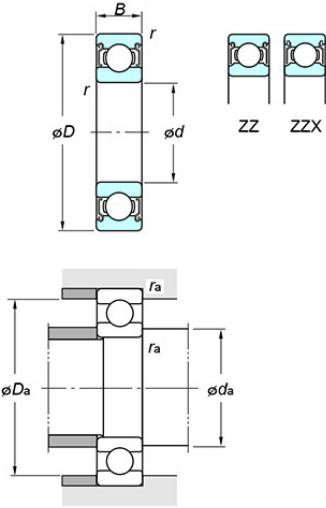

Deep groove ball bearings - Single-row - Shielded/sealed type - Shielded ZZ

Bearing No. 6206 ZZ

Specifications

(Boundary dimensions ...etc)

d(mm)	30
D(mm)	62
B(mm)	16
r(min.)(mm)	1
Basic load ratings : Cr(kN)	24.3
Basic load ratings : C0r(kN)	11.3
Fatigue load limit : Cu(kN)	0.800
factor : f0(l)	13.9
Limiting speeds(Grease lub.)(min-1)	11000
Limiting speeds(Oil lub.)(min-1)	

Mounting dimensions

da(min.)(mm)	35
da(max.)(mm)	37.5
Da(max.)(mm)	57
ra(max.)(mm)	1

Refer.

(Refer.)Mass(kg)	0.199
------------------	-------